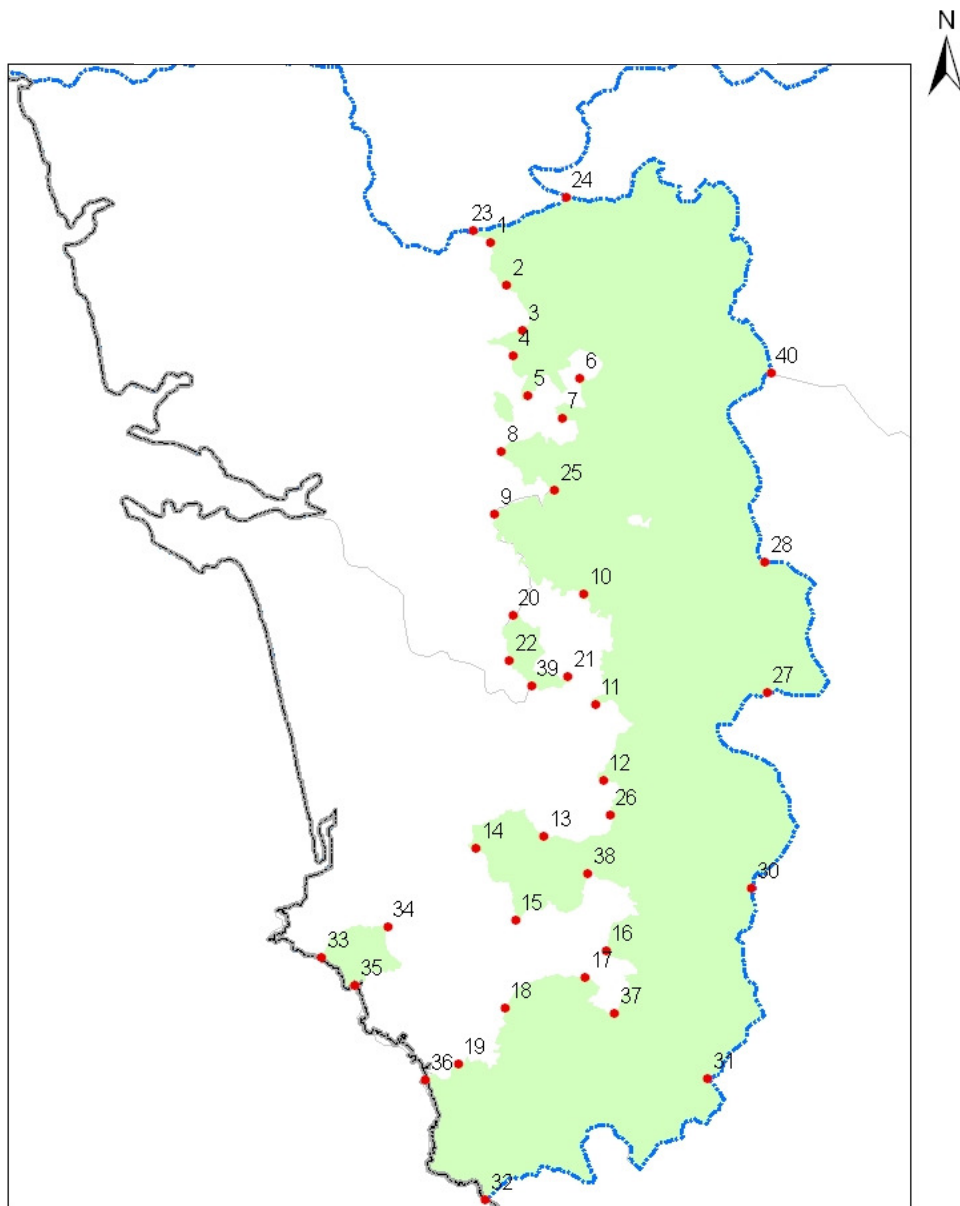

Annexure B 3

The State-wise map of Western Ghats Eco-sensitive area falling in the State of Goa

Legend

- National Boundary
- State Boundary
- District Boundary
- ESZ

Point coordinates are provided in goapts.txt

Latitudes and Longitudes of prominent points on the outer boundary of Eco-sensitive area in Goa

Point	Latitude	Longitude
1	74.061	15.6167
2	74.0747	15.585
3	74.0886	15.5509
4	74.082	15.5315
5	74.0956	15.5021
6	74.1345	15.5168
7	74.1222	15.4865
8	74.0765	15.4595
9	74.0736	15.4127
10	74.1451	15.3546
11	74.1572	15.2726
12	74.1658	15.2156
13	74.1222	15.172
14	74.0698	15.1603
15	74.1028	15.1079
16	74.1737	15.0881
17	74.1586	15.0672
18	74.097	15.042
19	74.0633	14.9976
20	74.0904	15.3369
21	74.1355	15.2921
22	74.0895	15.3022
23	74.0471	15.6247
24	74.1187	15.6524
25	74.1191	15.4324
26	74.1723	15.1895
27	74.2903	15.2865
28	74.2845	15.3846
30	74.2842	15.139
31	74.2565	14.9944
32	74.0886	14.8973
33	73.954	15.0733
34	74.0037	15.0992
35	73.9808	15.0539
36	74.0384	14.9855
37	74.1823	15.0414
38	74.1574	15.1446
39	74.1075	15.284
40	74.2832	15.5271