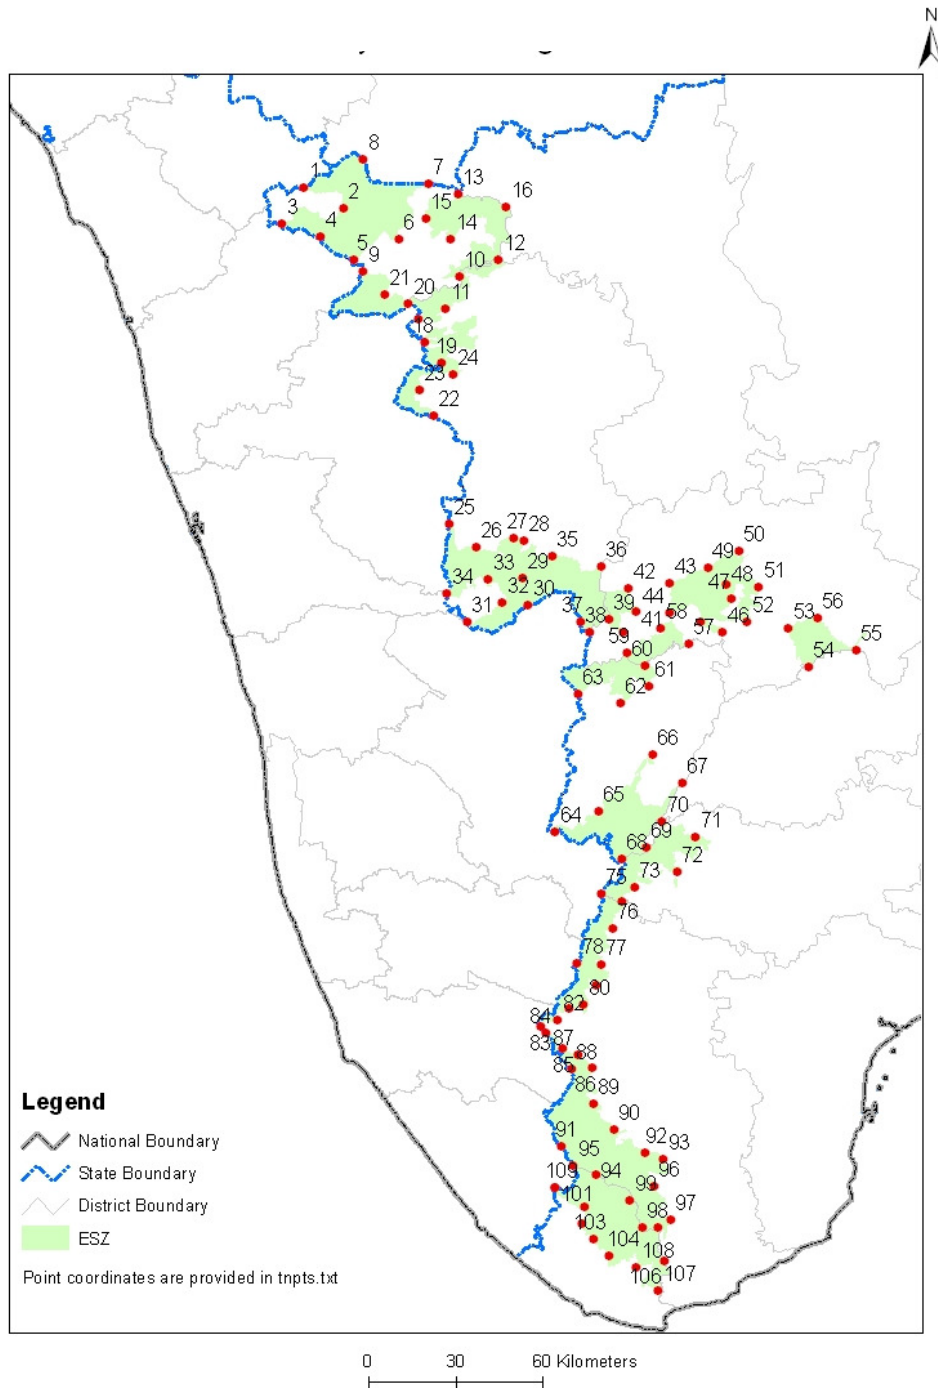

Annexure B 5

The State-wise map of Western Ghats Eco-sensitive area falling in the State of Tamil Nadu

Latitudes and Longitudes of prominent points on the outer boundary of Eco-sensitive area in Tamil Nadu

Point	Latitude	Longitude
1	76.3587	11.5908
2	76.484	11.5287
3	76.2936	11.4753
4	76.4141	11.4403
5	76.5232	11.3701
6	76.6616	11.4376
7	76.7509	11.6147
8	76.5443	11.6855
9	76.5505	11.3356
10	76.8576	11.3275
11	76.8158	11.2267
12	76.979	11.3812
13	76.8468	11.5823
14	76.8278	11.4419
15	76.7466	11.5029
16	77.0007	11.545
17	76.7311	11.1922
18	76.7516	11.119
19	76.8047	11.0562
20	76.6974	11.2378
21	76.6218	11.263
22	76.7846	10.8908
23	76.7399	10.9689
24	76.8442	11.0219
25	76.8403	10.5569
26	76.9277	10.4858
27	77.0441	10.517
28	77.0779	10.508
29	77.0757	10.3926
30	77.0957	10.3096
31	76.9054	10.2526
32	77.0137	10.3166
33	76.9682	10.3876
34	76.8399	10.3396
35	77.1681	10.4634
36	77.3215	10.4354
37	77.2622	10.262
38	77.2896	10.231
39	77.3497	10.2701
40	77.3928	10.2299
41	77.4353	10.2976
42	77.4089	10.3664
43	77.5377	10.3861
44	77.5389	10.2938
45	77.6344	10.2687

Point	Latitude	Longitude
46	77.7063	10.2348
47	77.7317	10.3423
48	77.7157	10.3833
49	77.6559	10.4359
50	77.7524	10.4886
51	77.8165	10.3799
52	77.7829	10.2681
53	77.9114	10.2525
54	77.9753	10.1325
55	78.1257	10.1882
56	78.0026	10.2859
57	77.6005	10.1977
58	77.5129	10.2443
59	77.4065	10.1677
60	77.4647	10.129
61	77.4792	10.0654
62	77.3904	10.0104
63	77.2568	10.0352
64	77.1946	9.6102
65	77.3288	9.6757
66	77.4932	9.8542
67	77.5872	9.7667
68	77.4037	9.5274
69	77.4791	9.5639
70	77.5272	9.6455
71	77.6318	9.5993
72	77.5755	9.492
73	77.4443	9.4418
74	77.4065	9.3953
75	77.3412	9.4186
76	77.379	9.3137
77	77.3457	9.2004
78	77.2709	9.2035
79	77.3292	9.138
80	77.2939	9.076
81	77.247	9.0632
82	77.2143	9.0252
83	77.161	9.0076
84	77.1764	8.988
85	77.2291	8.9406
86	77.3238	8.8819
87	77.2808	8.9206
88	77.2584	8.878
89	77.329	8.772
90	77.3955	8.6927
91	77.2315	8.6385
92	77.494	8.6214