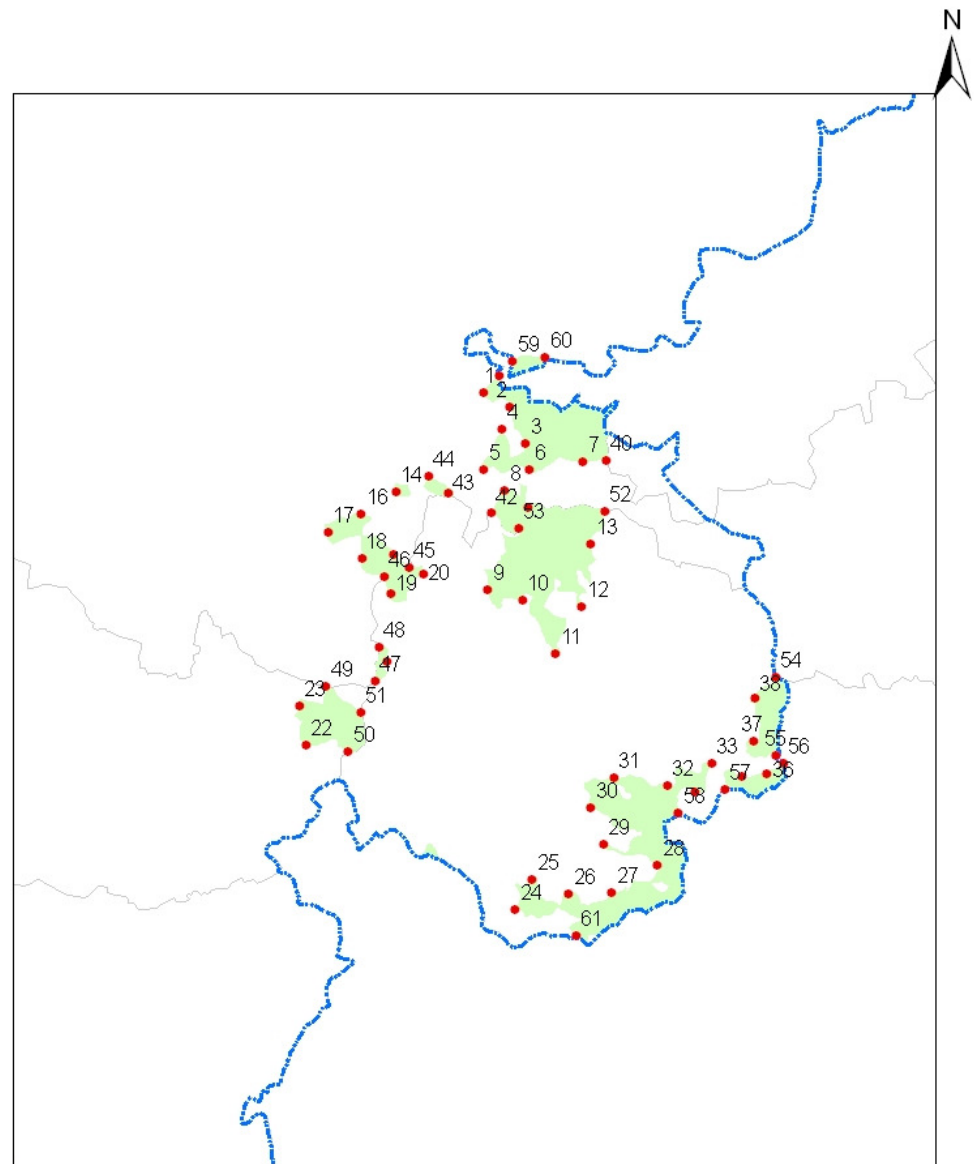

**Legend**

-  National Boundary
-  State Boundary
-  District Boundary
-  ESZ

Point coordinates are provided in gujpts.txt

**Latitudes and Longitudes of prominent points on the outer boundary of Eco-sensitive area in Gujarat**